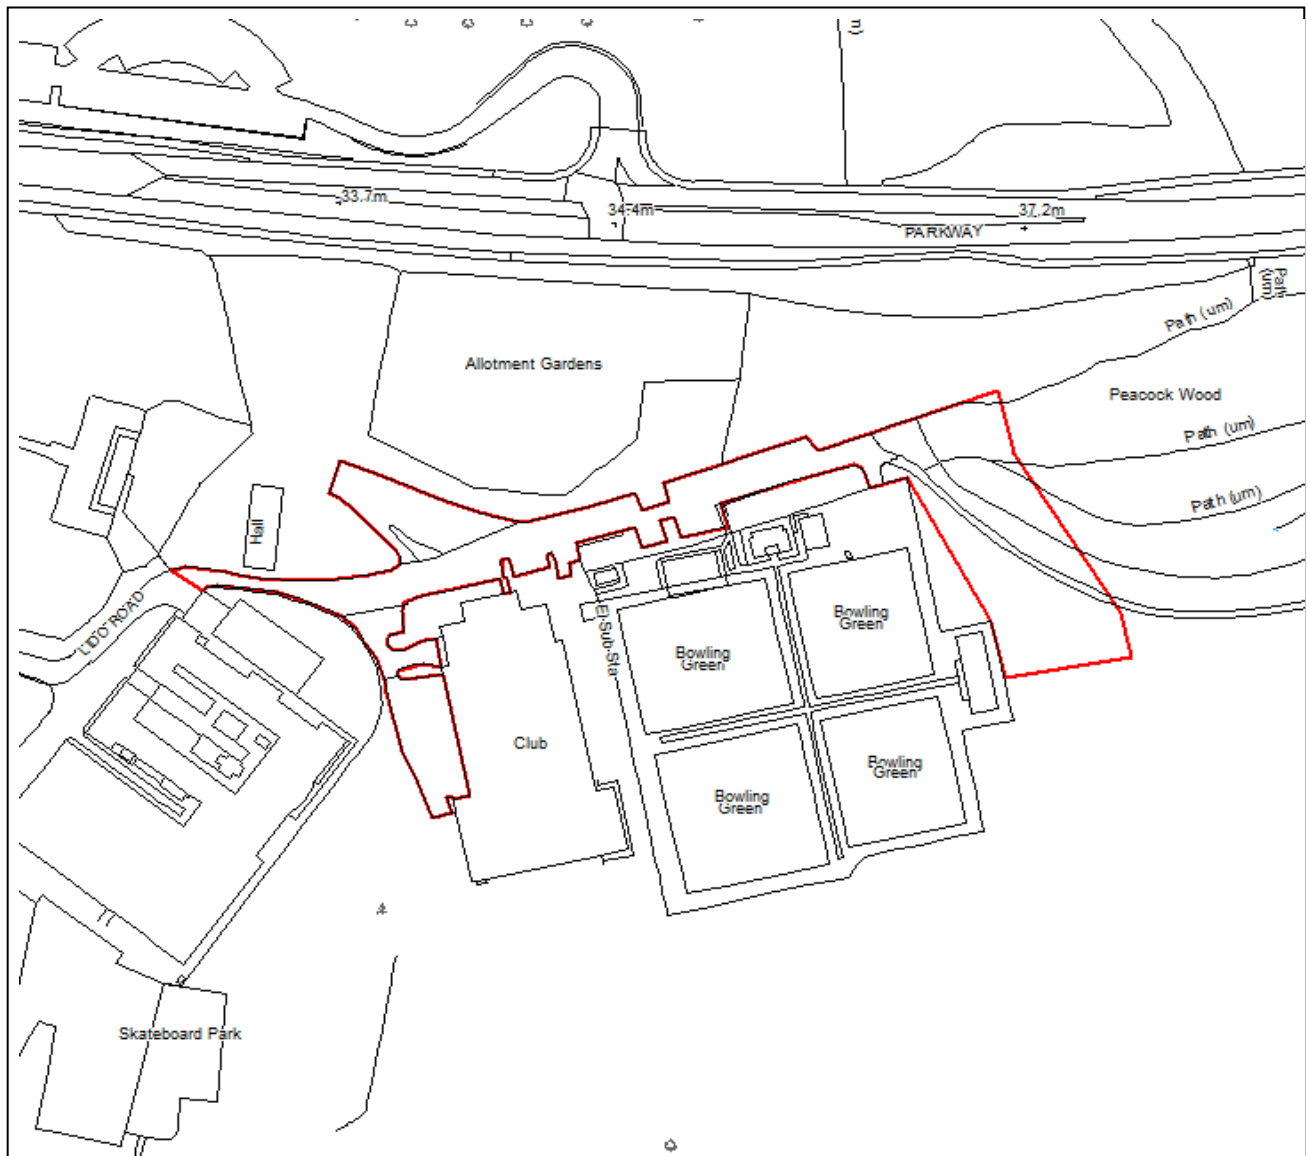

(1) Name of Parking Place (Car Park)	(2) Position where parking of vehicles is permitted	(3) Class of Vehicles for which the parking place is available	(4) Hours during which the parking place is available	(5) Maximum period for parking	(6) Charging Hours	(7) Charge
Lido Road Upper Car Park (as edged by a heavy black line on the plan below)	Wholly within a parking bay as indicated by markings in the car park	Motor cars and invalid carriages (each as defined in Section 136 of the Act of 1984)	All hours	4 hours or 24 hours with a valid permit	N/A	N/A